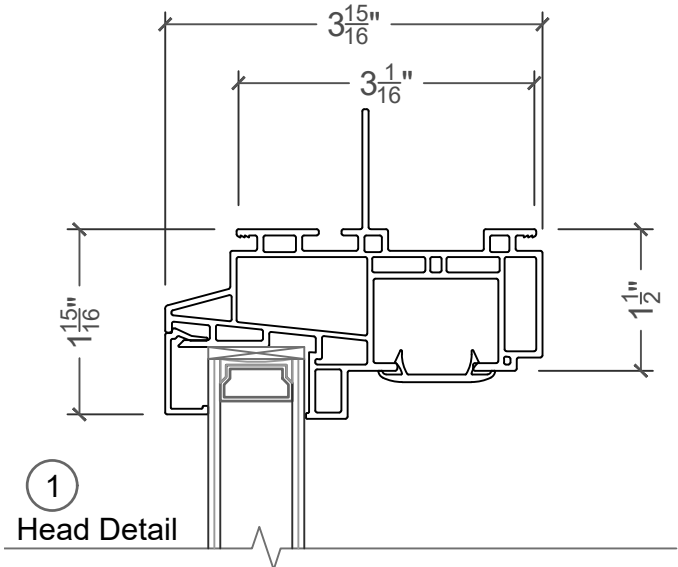

Stergis 5010 PW Series Window

1  
Head Detail

3  
Jamb Detail

2  
Sill Detail

**STERGIS**  
**WINDOWS • DOORS**  
 79 Walton St, Attleboro, Ma 02703  
 PH: 508.455.0661 - 1.888.STERGIS