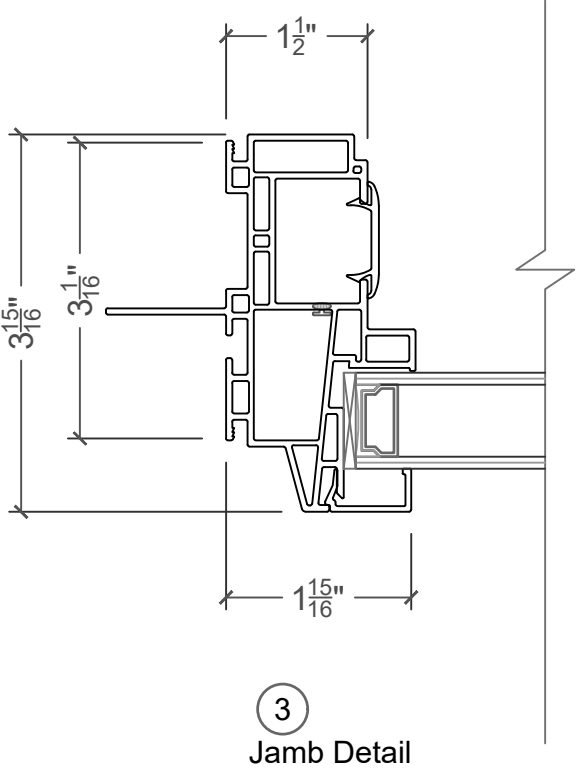

Stergis 5010 PW Series Window

1  
Head Detail

3  
Jamb Detail

2  
Sill Detail

**STERGIS**  
**WINDOWS • DOORS**  
 79 Walton St, Attleboro, Ma 02703  
 PH: 508.455.0661 - 1.888.STERGIS