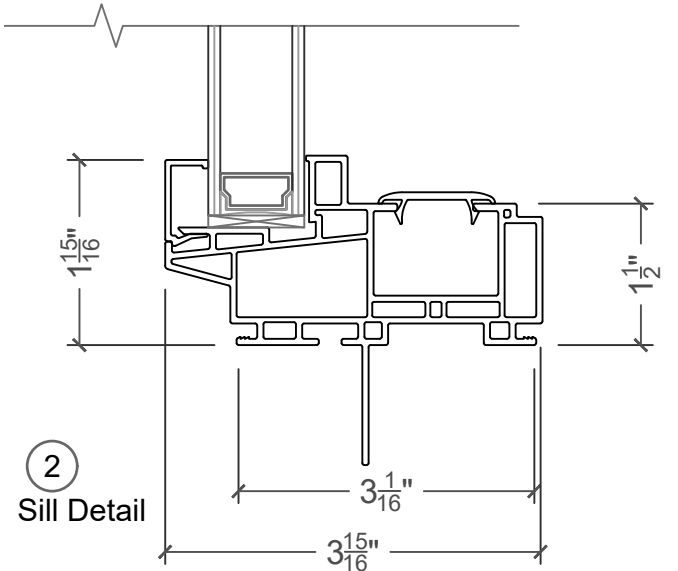

Stergis 5010 PW Series Window

1  
Head Detail

3  
Jamb Detail

2  
Sill Detail

**STERGIS**  
**WINDOWS • DOORS**  
 79 Walton St, Attleboro, Ma 02703  
 PH: 508.455.0661 - 1.888.STERGIS