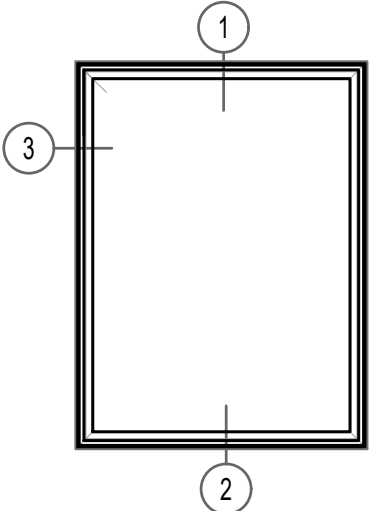

Stergis 5010 PW Series Window

1  
Head Detail

3  
Jamb Detail

2  
Sill Detail

**STERGIS**  
**WINDOWS • DOORS**  
 79 Walton St, Attleboro, Ma 02703  
 PH: 508.455.0661 - 1.888.STERGIS